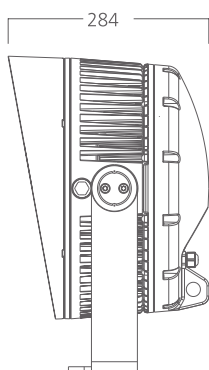

Flood light SARGA

DMX
512

RDM

IP66
OUTDOOR RATED

white grey black

356 199
LED Power ColourTemp Luminous
350 W RGBW 7496 lm

LIGHT DISTRIBUTION

3,5° - 10° - 20°