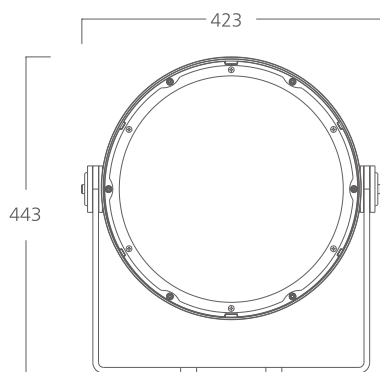

Flood light SARGA

DMX
512

RDM

IP66
OUTDOOR RATED

white grey black

356 199
LED Power ColourTemp Luminous
350 W RGBW 7496 lm

LIGHT DISTRIBUTION

3,5° - 10° - 20°